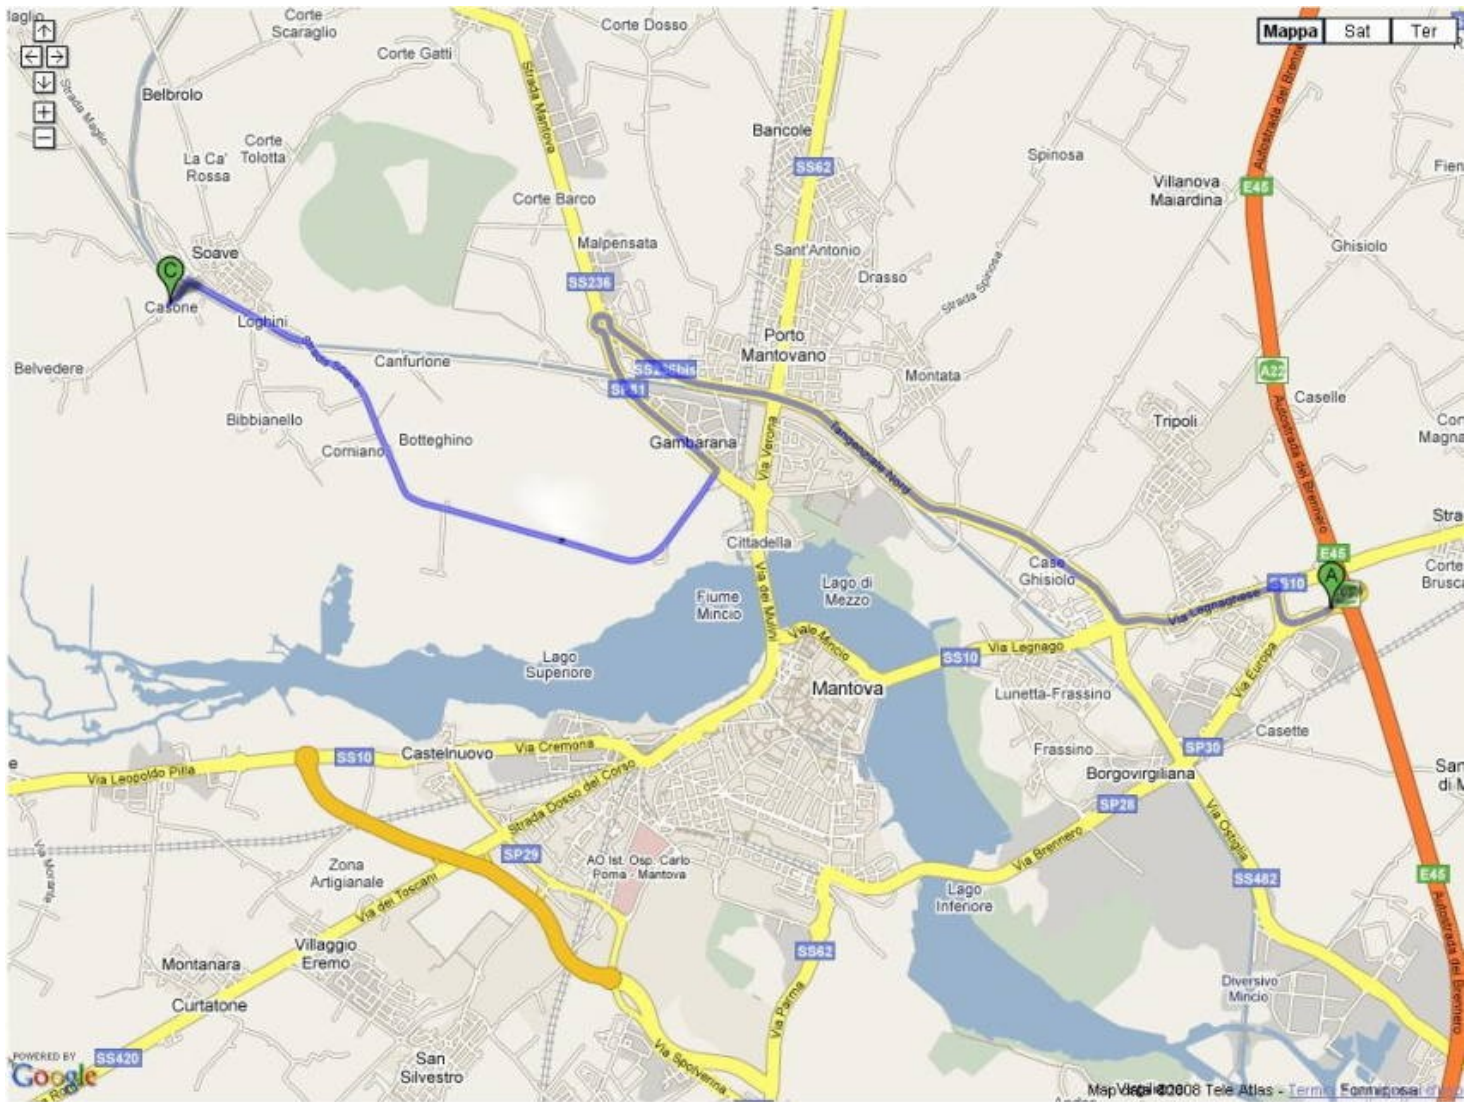

## How to reach us from the motorway A22

Leave the motorway A22 in MANTOVA NORD and take the direction MANTOVA.

After MOTTELLA (a little village not far from the motorway) you'll find a roundabout: take the direction BRESCIA.

Go on until you reach another big roundabout: there, follow the traffic signs leading to CITTADELLA.

Go on for 2 Km and, once you see the small sign SOAVE DI PORTO M., turn right in that direction.

When you reach the centre of Soave, in front of "Bar Bacco" turn left and you will see the Church (to your left hand). Continue beyond the church and, after passing a bridge - where you will see the traffic sign STRADA SOANA -, you shall keep on driving until you find the big white farmhouse on the left with the handwritten sign CORTE CASONE BED&BREAKFAST. There we are!